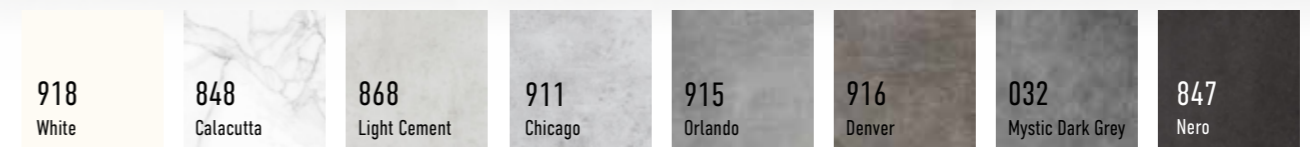

DumaWall+ comes in a handy tile size of 375mm x 650mm and DumaWall XL is available in 2600mm x 900mm, making shower walls and large areas quick and simple to cover. Both DumaWall+ and DumaWall XL come in a range of contemporary colours that suit a variety of interior spaces.

### Typical Applications

Bathrooms/Shower Walls  
Kitchens  
Laundry  
Feature Walls  
Changing Rooms  
Vanity/Mirror Surrounds

**DumaWall+** 375mm x 650mm x 5mm **1.95m<sup>2</sup>** x8 Tiles per pack

Colours available: