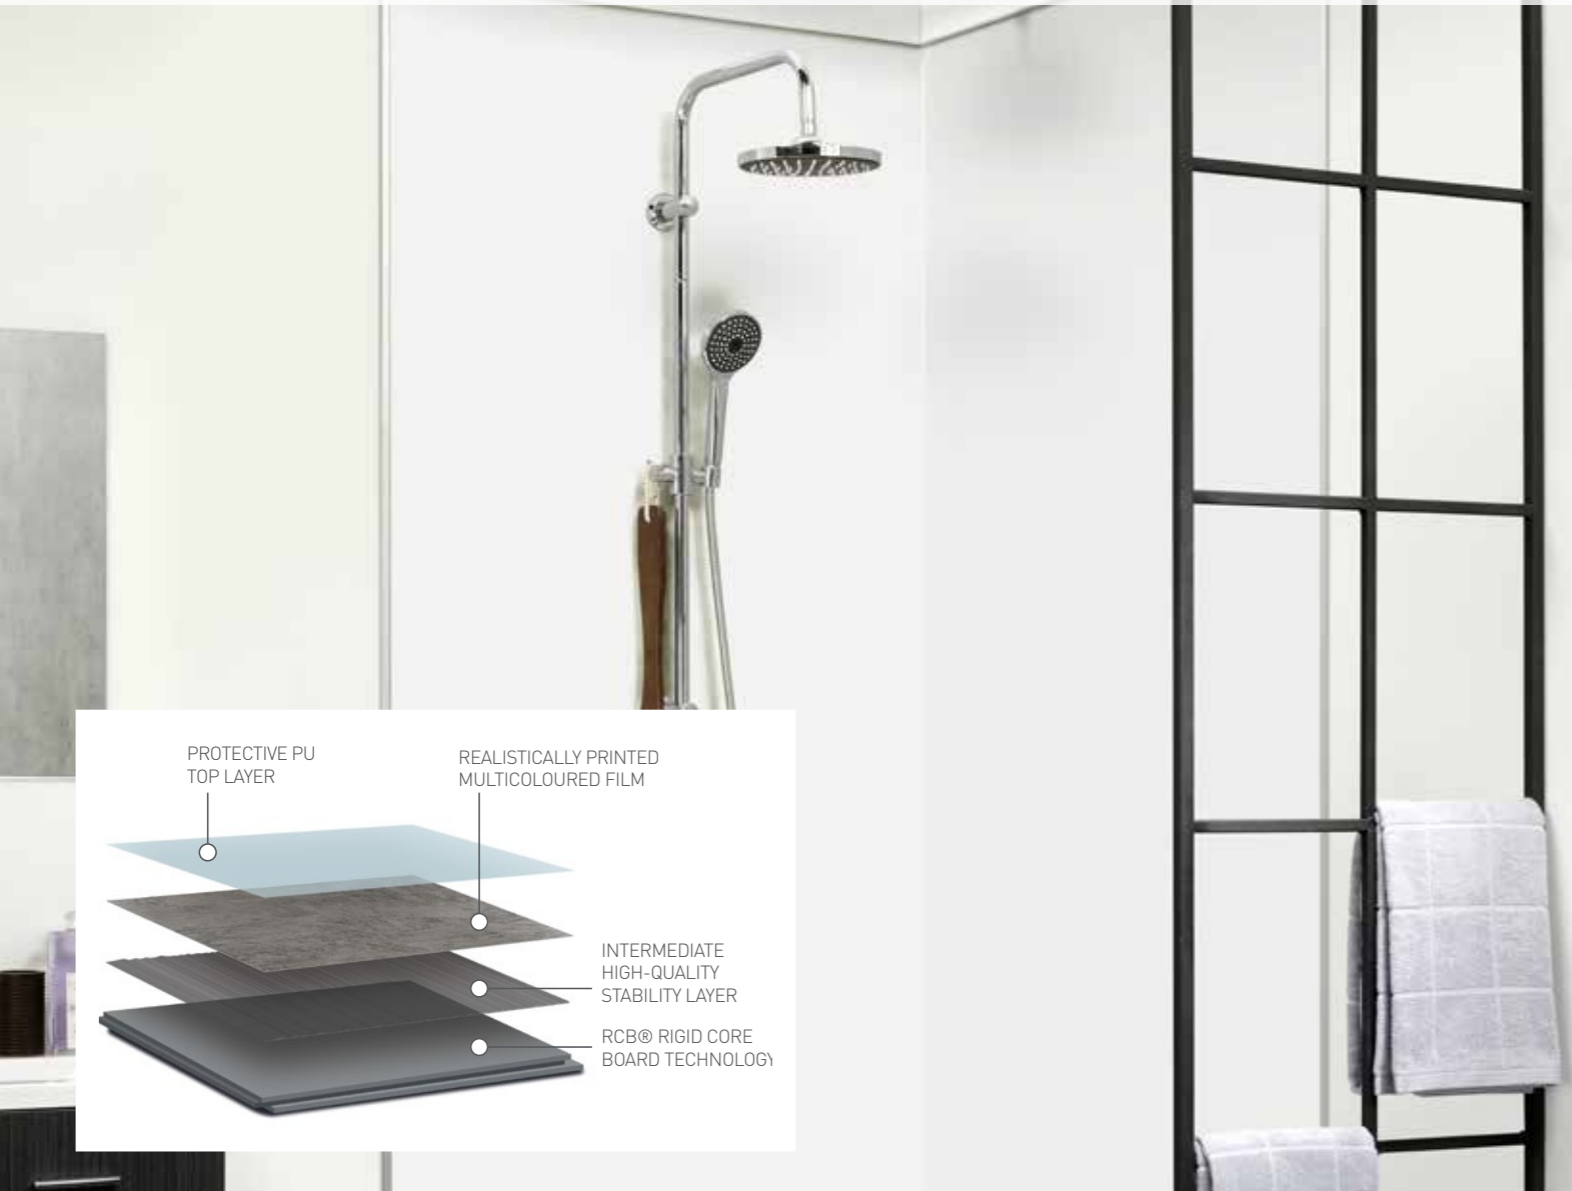

Get the look of Ceramic Tiles without the cost of installation.

Supplied by:

Get the look of Ceramic Tiles without the cost of installation.

Supplied by:

Manufactured in BELGIUM

Accessories

Description	Size
Aluminium Start Trim	2600mm
Aluminium Finishing Trim	2600mm
Aluminium Universe Corner	2600mm
Aluminium Inside Corner	2600mm
Aluminium Outside Corner	2600mm
Aluminium Click Finishing Trim	2600mm
DumaFix Glue	290ml