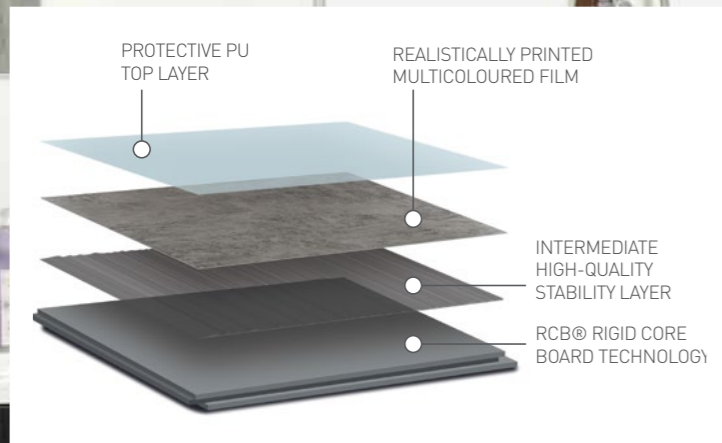

Get the look of Ceramic Tiles without the cost of installation.

Supplied by:

Get the look of Ceramic Tiles without the cost of installation.

Supplied by:

Manufactured in BELGIUM

Accessories

Description	Size
Aluminium Start Trim	2600mm
Aluminium Finishing Trim	2600mm
Aluminium Universe Corner	2600mm
Aluminium Inside Corner	2600mm
Aluminium Outside Corner	2600mm
Aluminium Click Finishing Trim	2600mm
DumaFix Glue	290ml